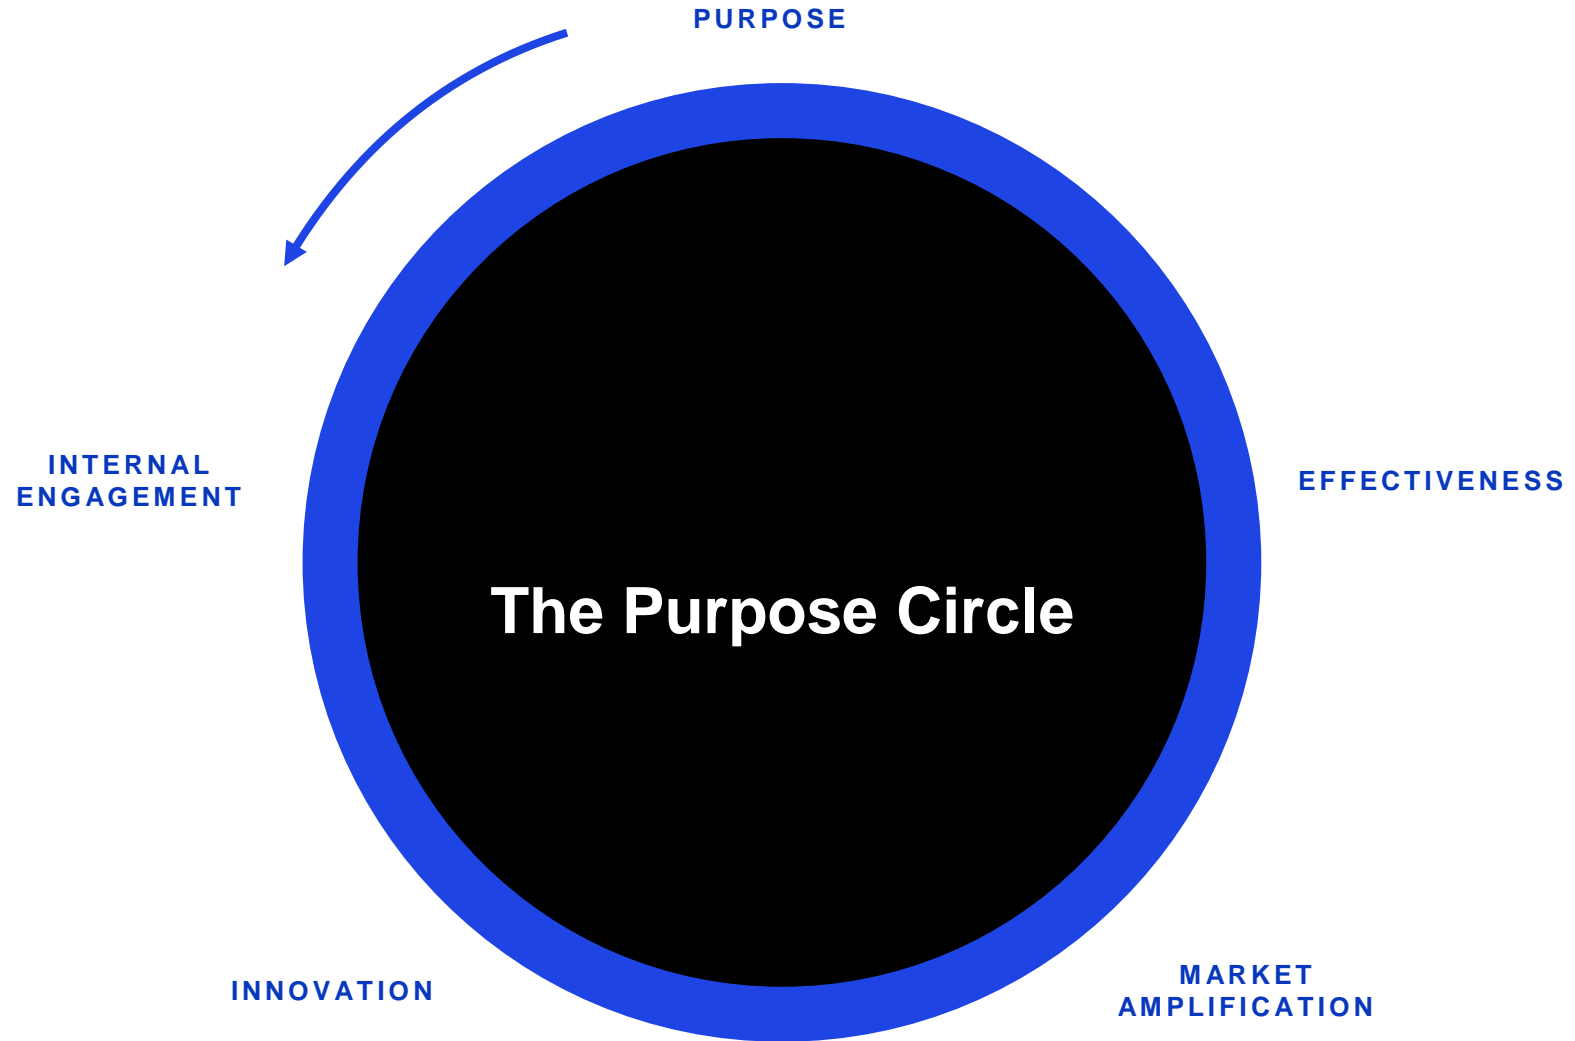

+ WUNDERMAN
THOMPSON

+ WUNDERMAN
THOMPSON

Today is a conversation.

THE SHIFT TO PURPOSE-LED BUSINESS

| FROM: What (Position-led) | TO: Why (Purpose-led) |
|----------------------------------|------------------------------|
| Point of Difference | Point of View |
| To Market | To Serve |
| Employees | Missionaries |
| Consumers | Advocates |
| Contract with Customer | Covenant with Customer |
| Communications | Communities |
| Ads | Actions |
| Social Responsibility | Social Opportunity |
| Loyalty | Love |
| Transactional Leadership | Transformational Leadership |
| Next Quarter | Next Quarter Century |

APPROACH

share your affection,
voice your feelings.

leave your mark.

Two simple rules.

Clear is kind.
Unclear is
unkind.

The power of One Conversation

A black door with a sign that says "Please leave your ego at the door." The sign is rectangular, light-colored, and mounted on the door with four dark circular fasteners. The door has a decorative, recessed rectangular frame.